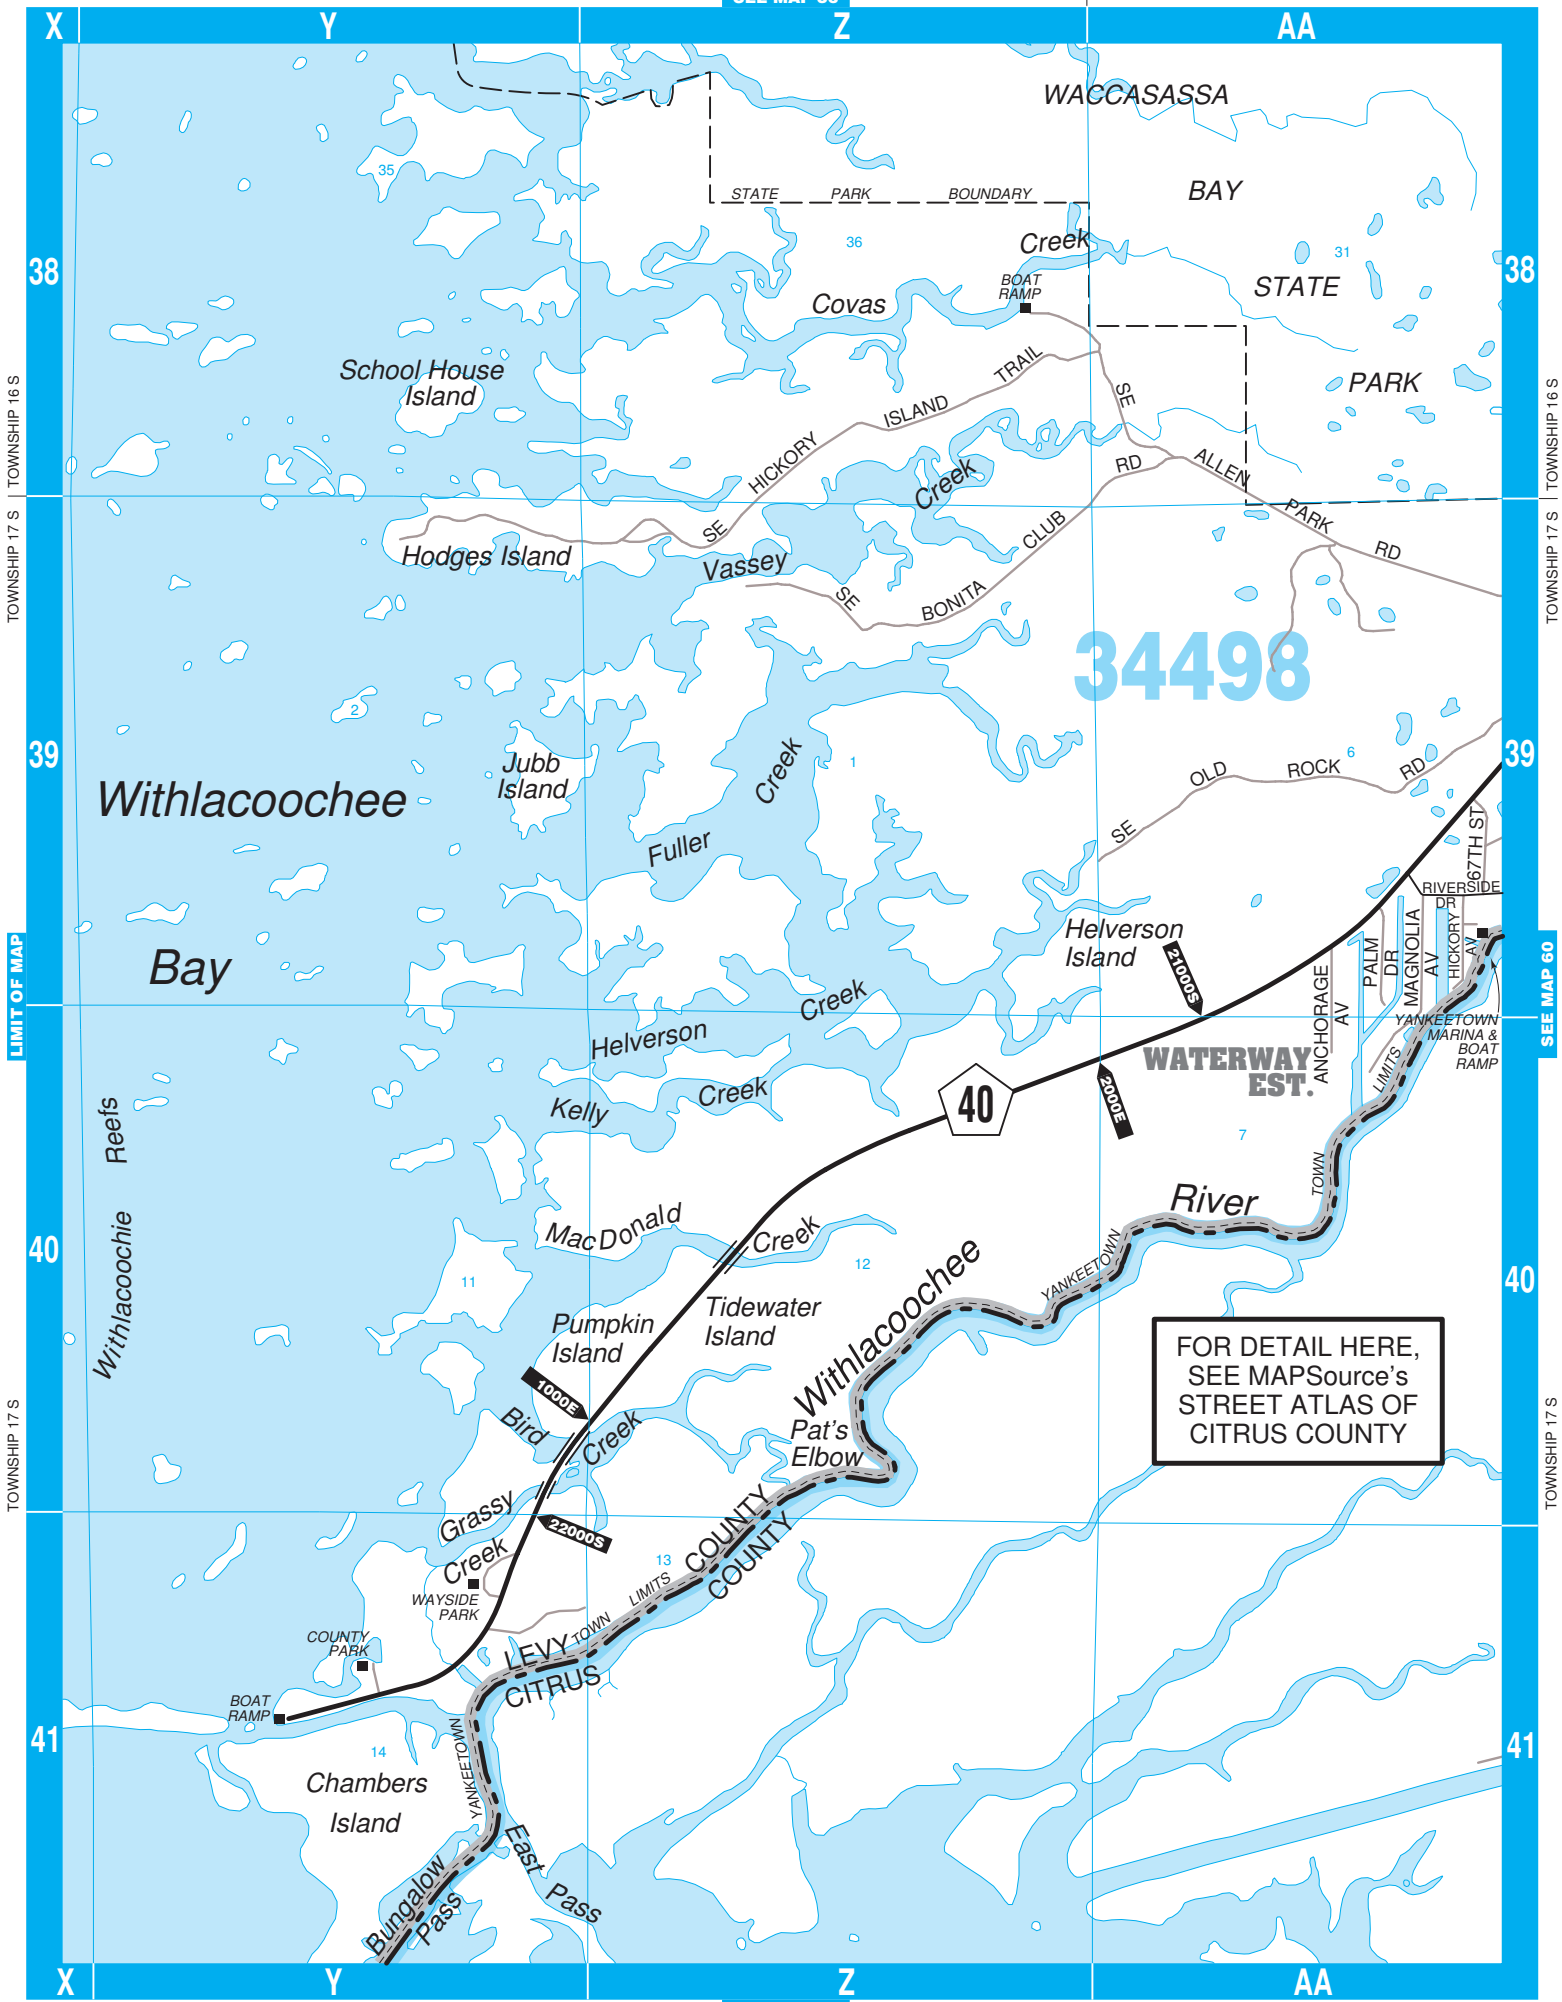

MOUTH OF WITHLACOOCHIEE RIVER, YANKEETOWN

RANGE 15 E

SEE MAP 56

RANGE 15 E

RANGE 16 E

34498

FOR DETAIL HERE,
SEE MAPSource's
STREET ATLAS OF
CITRUS COUNTY