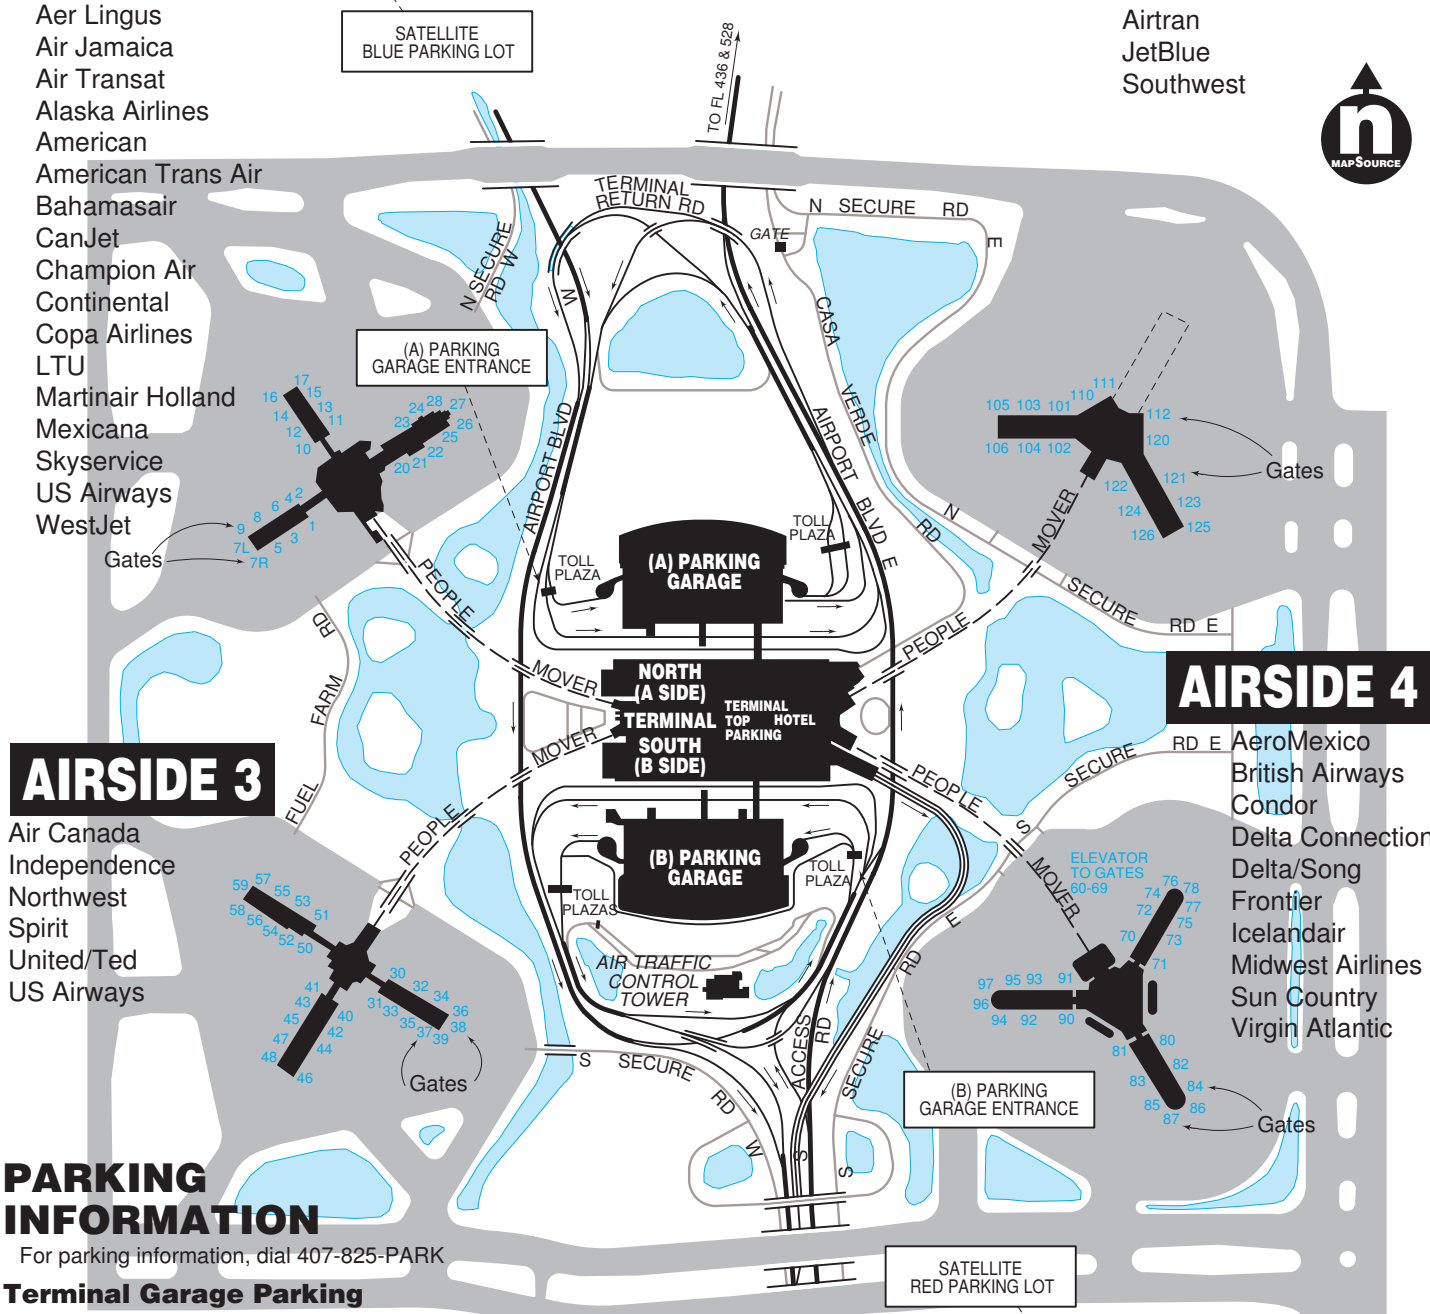

**SEE MAPS 96, 97 FOR RUNWAY CONFIGURATION**

**AIRSIDE 2**

- Airtran
- JetBlue
- Southwest

**AIRSIDE 3**

- Air Canada
- Independence
- Northwest
- Spirit
- United/Ted
- US Airways

**AIRSIDE 4**

- AeroMexico
- British Airways
- Condor
- Delta Connection
- Delta/Song
- Frontier
- Icelandair
- Midwest Airlines
- Sun Country
- Virgin Atlantic

**PARKING INFORMATION**

For parking information, dial 407-825-PARK

**Terminal Garage Parking**

Terminal Garage accommodates 9,300 private vehicles within easy walking distance of the main terminal. Sun Pass and E Pass transponders cover parking fees at Orlando Airport. The cost for Terminal Top parking is the same as Terminal Garage Parking. Rental car return lots exist in both the (A) and (B) Terminal Parking Garages. Rates: \$1.00 per half-hour; daily maximum: \$15.

**Satellite Parking**

Free shuttle service operates every 10 minutes between the Satellite Parking lots and the main terminal. Rates: \$3 for the first 3 hours, \$4 for hours 4 through 24, for a maximum of \$7 per 24-hour period.

HANDICAP PARKING is provided at all Terminal and Satellite parking facilities.

HIGH-VEHICLE PARKING for vehicles above 7'0" must use the Satellite Lots.

To help you find your vehicle upon returning, note the station in which you parked (they are named after native animals or (critters)), the level and row numbers.