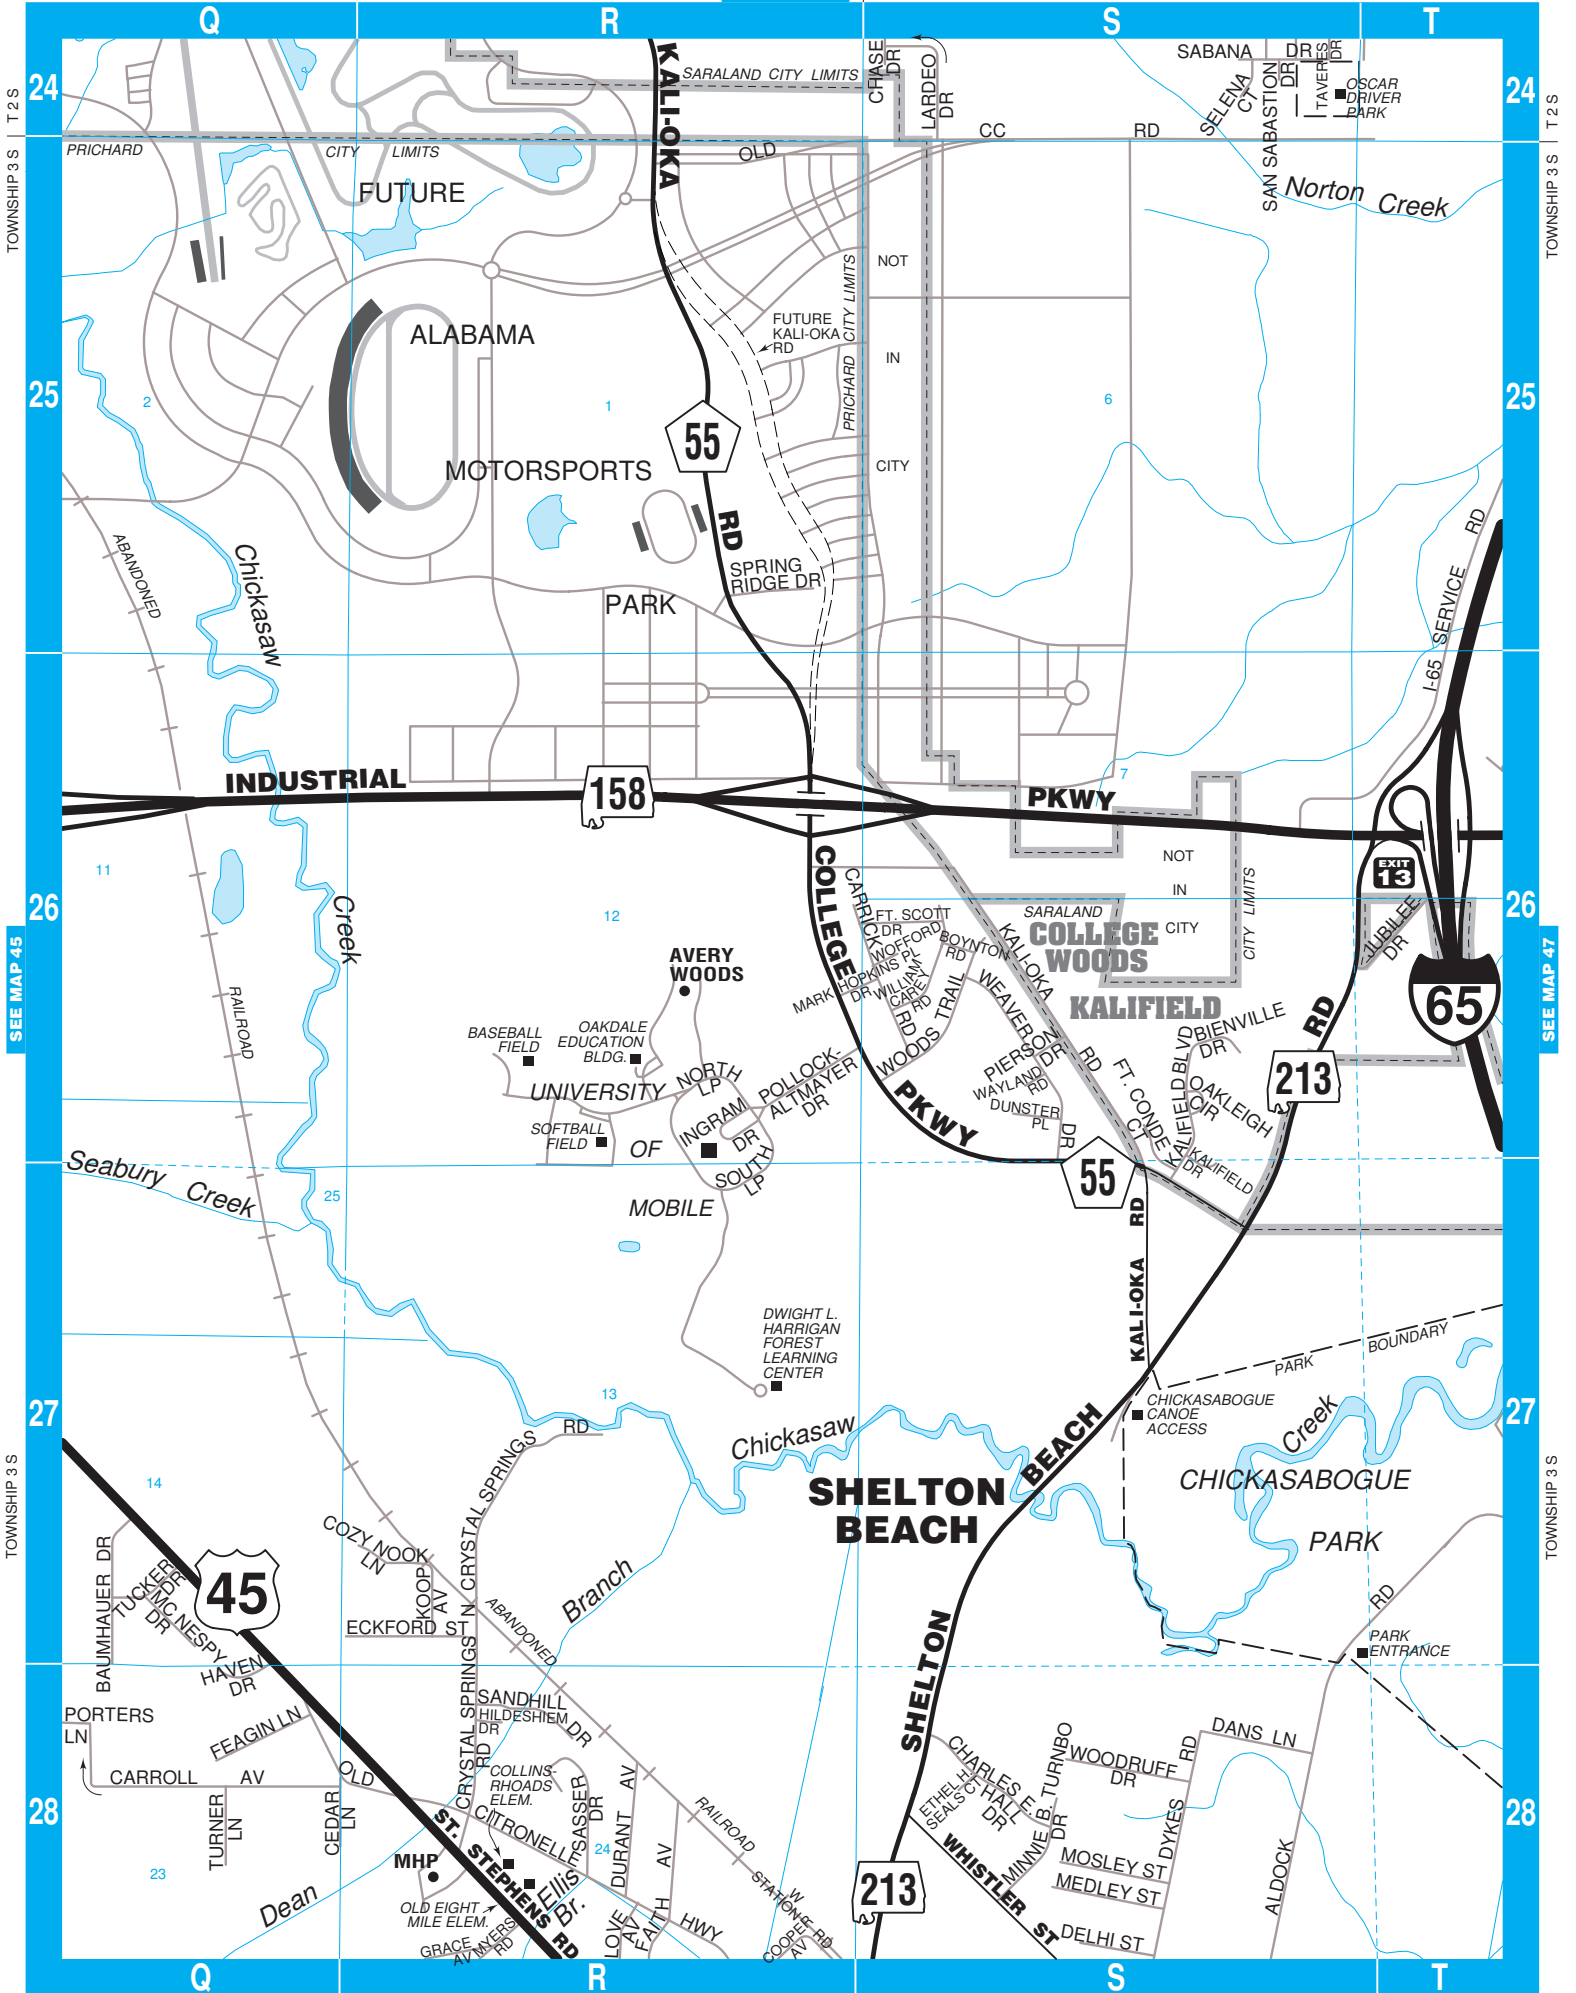

PRICHARD, EIGHT MILE, SHELTON BEACH

RANGE 2 W

SEE MAP 36

RANGE 1 W

SEE MAP 45

SEE MAP 47